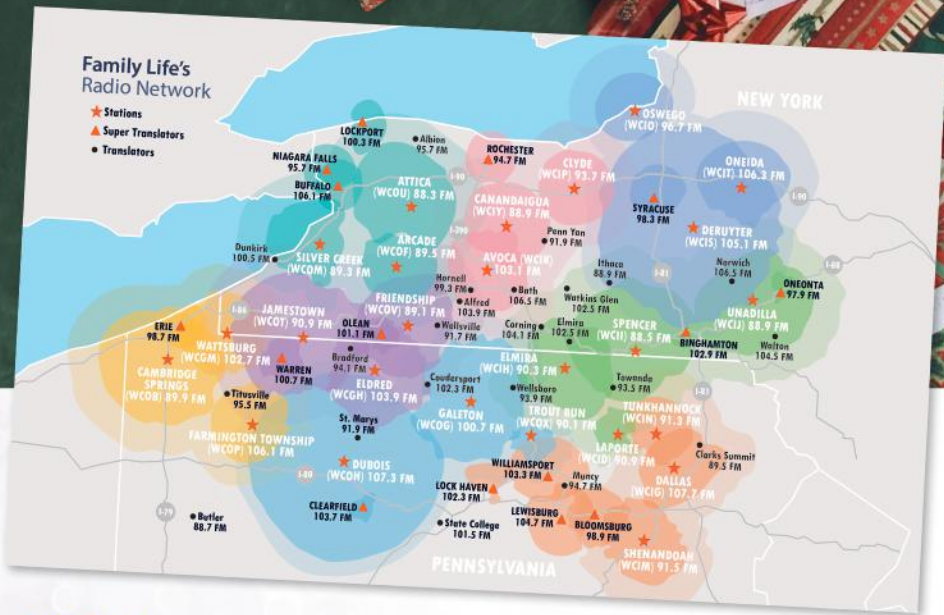

- **The Christmas Shoes**
- **The Christmas Blessing**
- **The Christmas Candle**
- **Midnight Clear**
- **A Christmas Carol**
- **A Marriage Carol**

If more Christmas music is what you're looking for, Family Life offers two online Christmas streams 24/7. "A Family Life Christmas" combines multiple styles and selections of Christmas music present and past, while the easy listening "Peaceful Christmas" is primarily instrumental music providing a wonderful background during the season.

## CREATIVE PROGRAMMING

With its main radio format, Family Life combines a unique blend of contemporary Christian music and selected programs that provide relevant teaching, instruction and encouragement. Online music streams that appeal to different audiences broadens Family Life's outreach. Music streams include: Easy Listening; Southern Gospel; Praise & Worship; Pop, Rock & Urban. With such variety, Family Life provides listening enjoyment and inspiration to every family member.

## WHAT IS FAMILY LIFE?

Family Life began in 1957 as a youth program in New York's southern tier. The radio network launched in 1983 with one station and now broadcasts on 25 full-power stations, nearly a dozen high power translators, and about 29 low-power translators. Family Life covers major portions of New York and Pennsylvania as well as around the world through the internet.